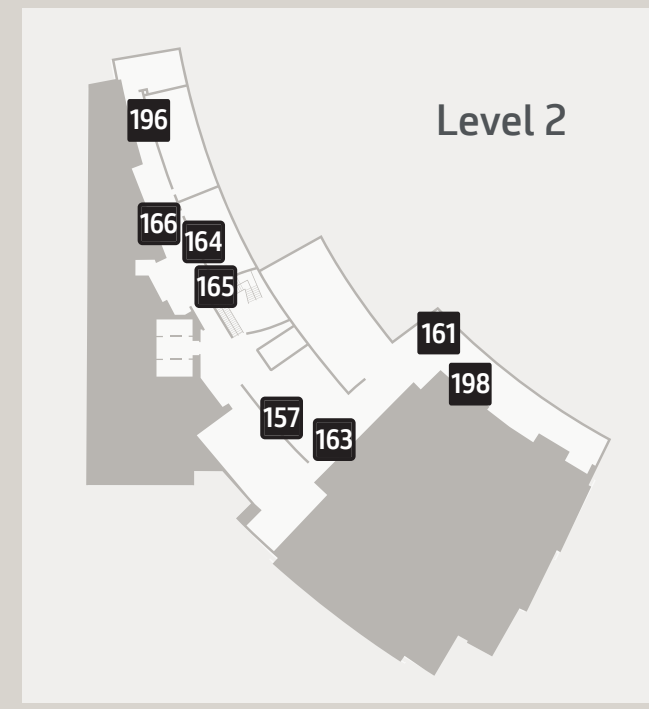

Level 1

- 72 MICHAEL DVORTCSAK ..... *Sublimens*
- 167 ELLEN HARVEY ..... *Green Map*
- 169 KOHEI NAWA ..... *Ether*

Level 3

- 160 MIYA ANDO ..... *November Evening Cloud 4.6*

Level 2

- 157 RICHARD MISRACH ..... *Golden Gate Bridge, 2.27.00, 4:55 pm*
- 161 JAMES CHRONISTER ..... *California (I)*
- 164 TERRI LOEWENTHAL ..... *Psychscape 73 (Downs, Mount, CA)*
- 165 TERRI LOEWENTHAL ..... *Psychscape 18 (Banner Ridge, CA)*
- 166 MIGUEL ARZABE ..... *Cultural Fabric (Bay Area)*
- 196 KLEA MCKENNA ..... *Born in 1717*
- 198 NATALYA BURD ..... *So Much More Than This*

Level 4

- 168 JACOB HASHIMOTO ..... *This Infinite Gateway of Time and Circumstance*
- 170 TAHITI PEHRSON ..... *Circadian Transit*
- 171 SARAH CAIN ..... *We Will Walk Right Up To The Sun*
- 197 JOHN CHIARA ..... *Cabrillo Highway at Pescadero Creek Road, Variation 4*
- 199 CRYSTAL LIU ..... *underground, 'stuck in between'*
- 200 RICHARD DIEBENKORN ..... *Untitled/ print no. 79.60-1/9*
- 161 DAVID WILSON ..... *Untitled/ print no. 79.67-4/9*
- 164 TERRI LOEWENTHAL ..... *Untitled/ print no. 79.65-6/9*
- 196 KLEA MCKENNA ..... *Untitled/ print no. 79.66-7/9*

Public Art at SFO Long Term Parking

- 187 JOHANNA GRAWUNDER ..... *Coding*
- 102 DEBORAH BUTTERFIELD ..... *Pohina*