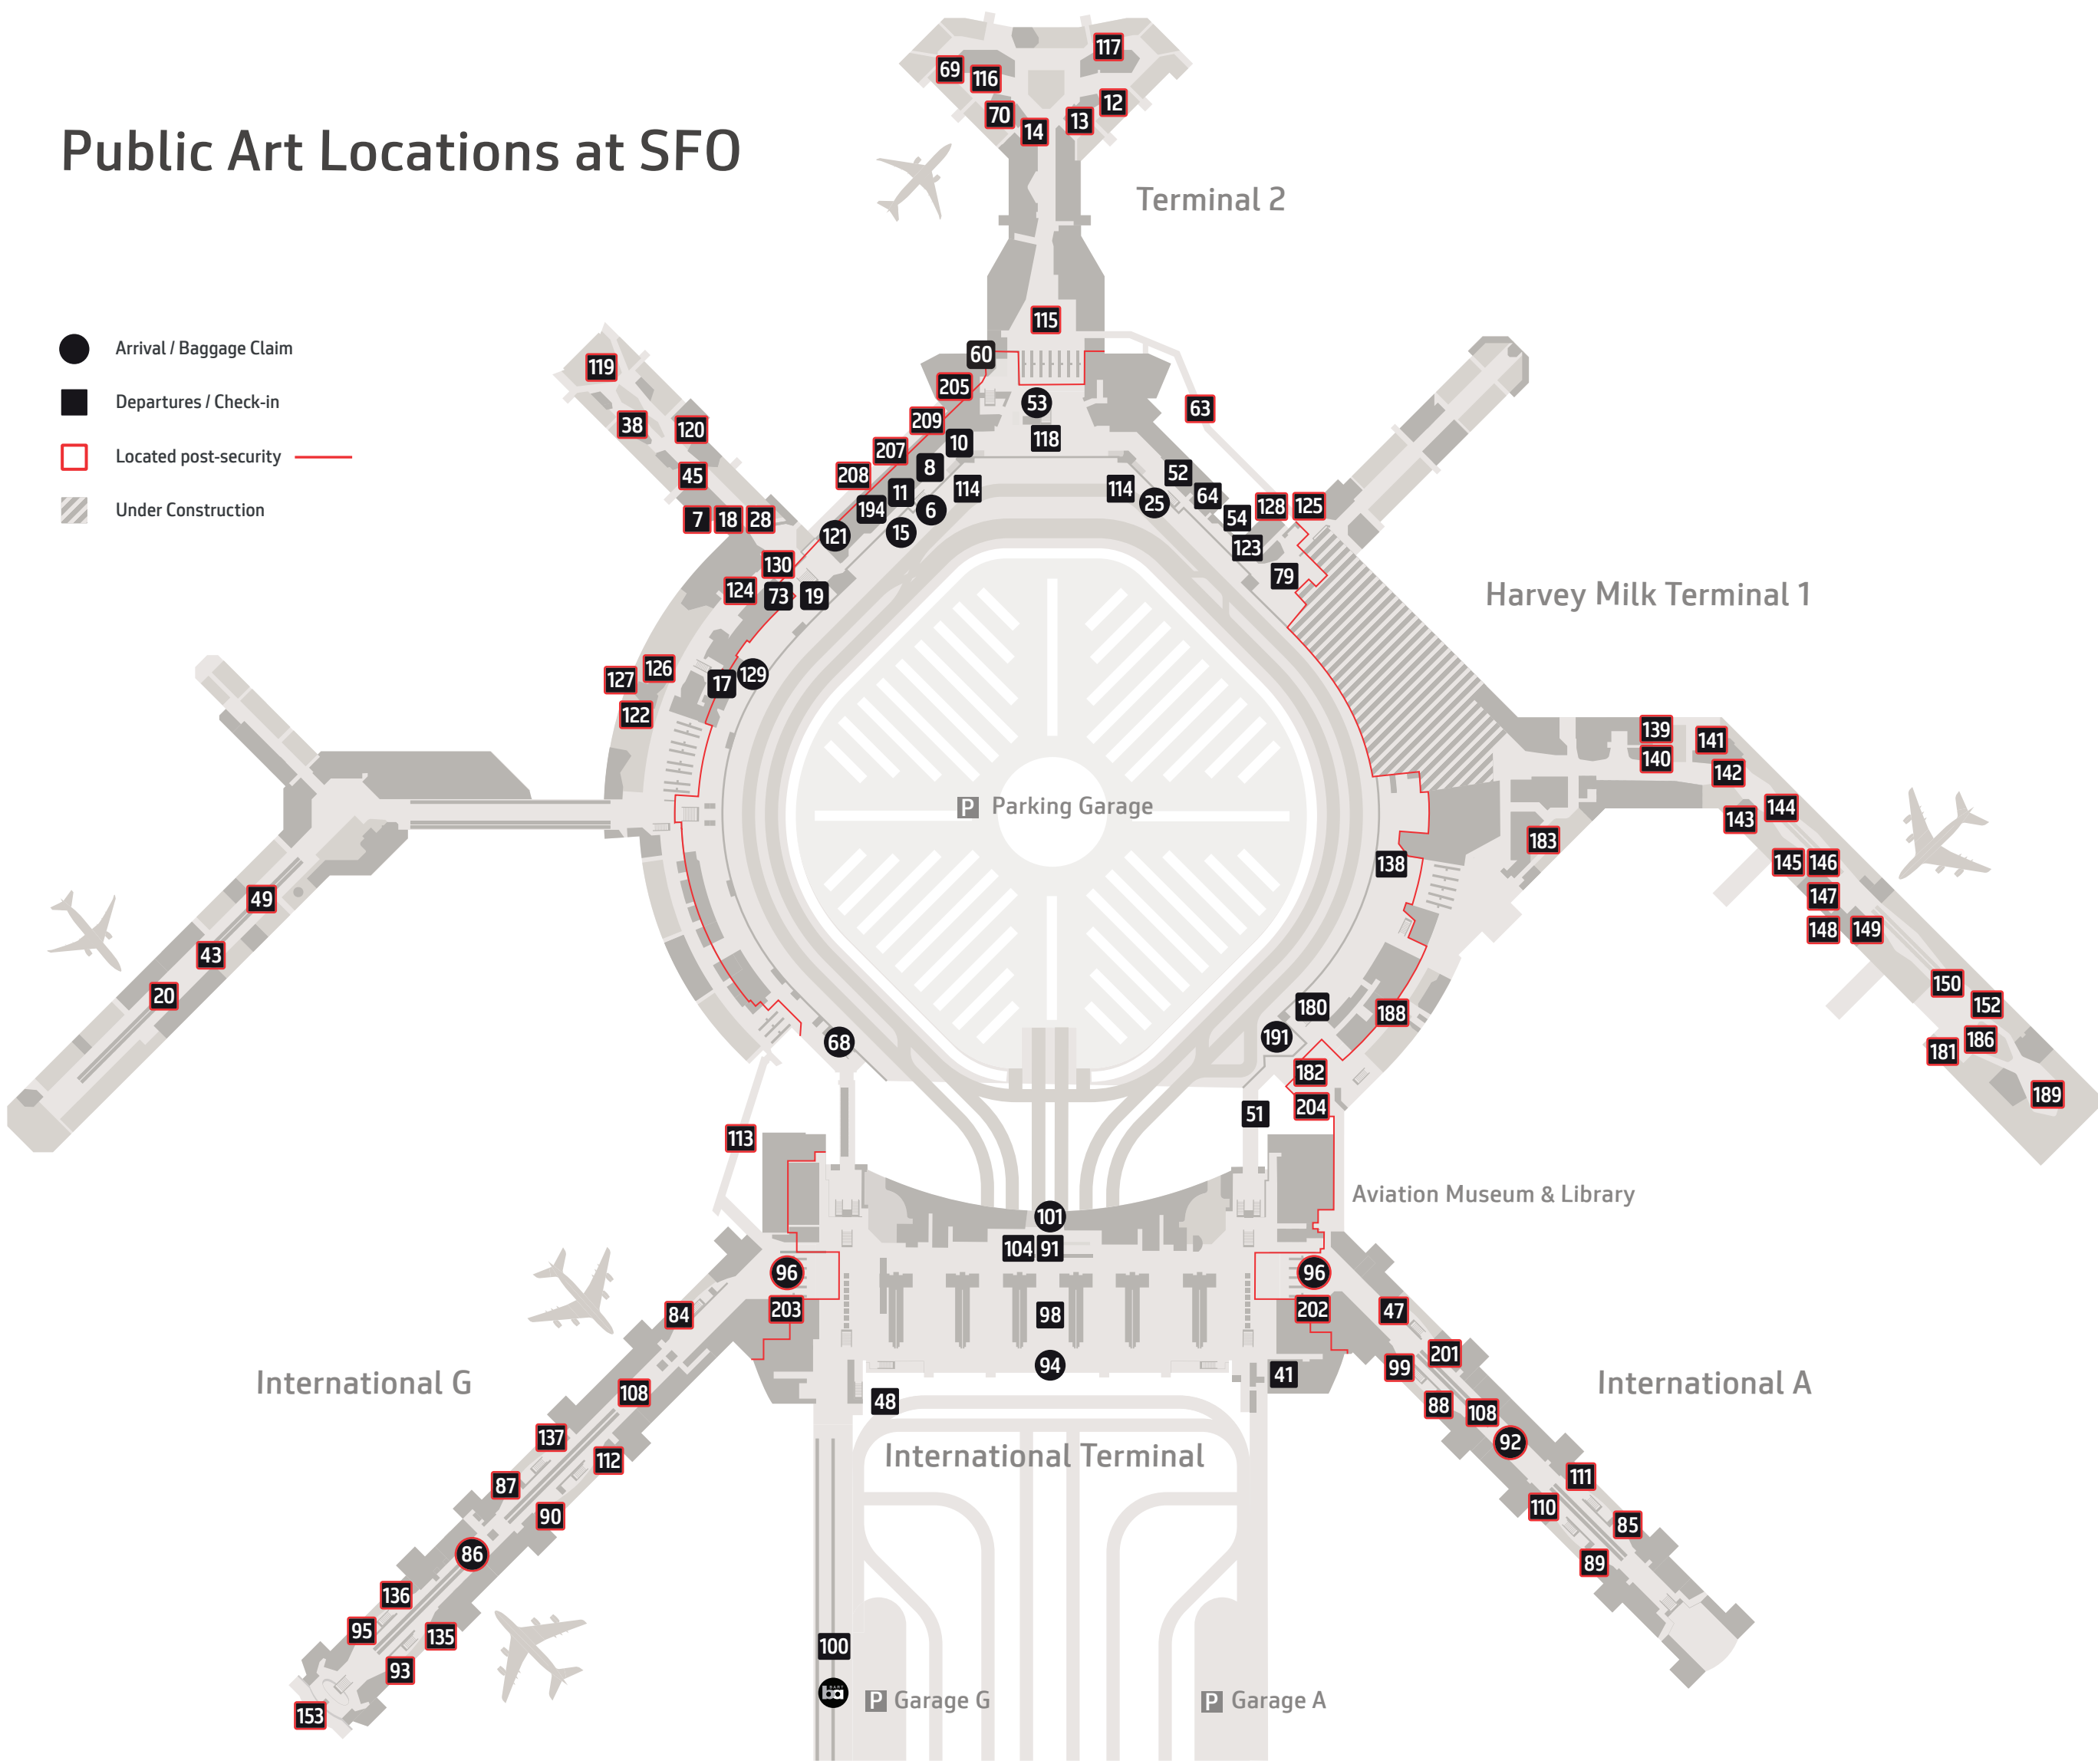

Public Art Locations at SFO

- Arrival / Baggage Claim
- Departures / Check-in
- Located post-security
- ▨ Under Construction

International Main Hall

- 48 RUFINO TAMAYO *Conquest of Space*
- 51 JOYCE KOZLOFF *Bay Area Victorian, Bay Area Deco, Bay Area Funk*
- 91 IK-JOONG KANG *Ceiling Flood*
- 111 HUNG LIU *Gateway*
- 94 LEWIS DESOTO *On the Air*
- 98 JAMES CARPENTER *Four Sculptural Light Reflectors*
- 101 VITO ACCONCI *Light Beams for the Sky of a Transfer Corridor*
- 104 WERNER KLOTZ *Anemone*

International G

- 84 SQUEAK CARNWATH *Fly, Flight, Fugit*
- 86 KEITH SONNIER *Ceiling Flood*
- 87 RIGO 99 *Thinking of Balmy Alley*
- 90 CARMEN LOMAS GARZA *¡Baile!*
- 93 JUANA ALICIA & EMMANUEL C. MONTOYA *Sanctuary/Santuario*
- 95 RUPERT GARCIA *Bird Technology*
- 96 SU-CHEN HUNG *Welcome*
- 108 LEWIS DESOTO *Shining Paths: San Francisco's Sister Cities*
- 112 CLARE ROJAS *Blue Deer*
- 135 ALICE SHAW *No Other Lands Their Glory Know*
- 136 KOTA EZAWA *Mondrian Meets the Beatles*
- 137 LEAH ROSENBERG *Everywhere, a Color*
- 153 WOODY DE OTHELLO *Time, Turn and Light*
- 203 RANU MUKHERJEE *When the Path Through the Atmosphere is Longer*

International A

- 41 RICHARD MAYHEW (located in SFO Medical Clinic) *Seneca*
- 47 ROBERT HUDSON *Horse of Another Color*
- 85 MIKE MANDEL & LARRY SULTAN *Waiting*
- 88 VIOLA FREY *World Civilization*
- 89 ENRIQUE CHAGOYA *Love Letters*
- 92 ANN PRESTON *You Were in Heaven*