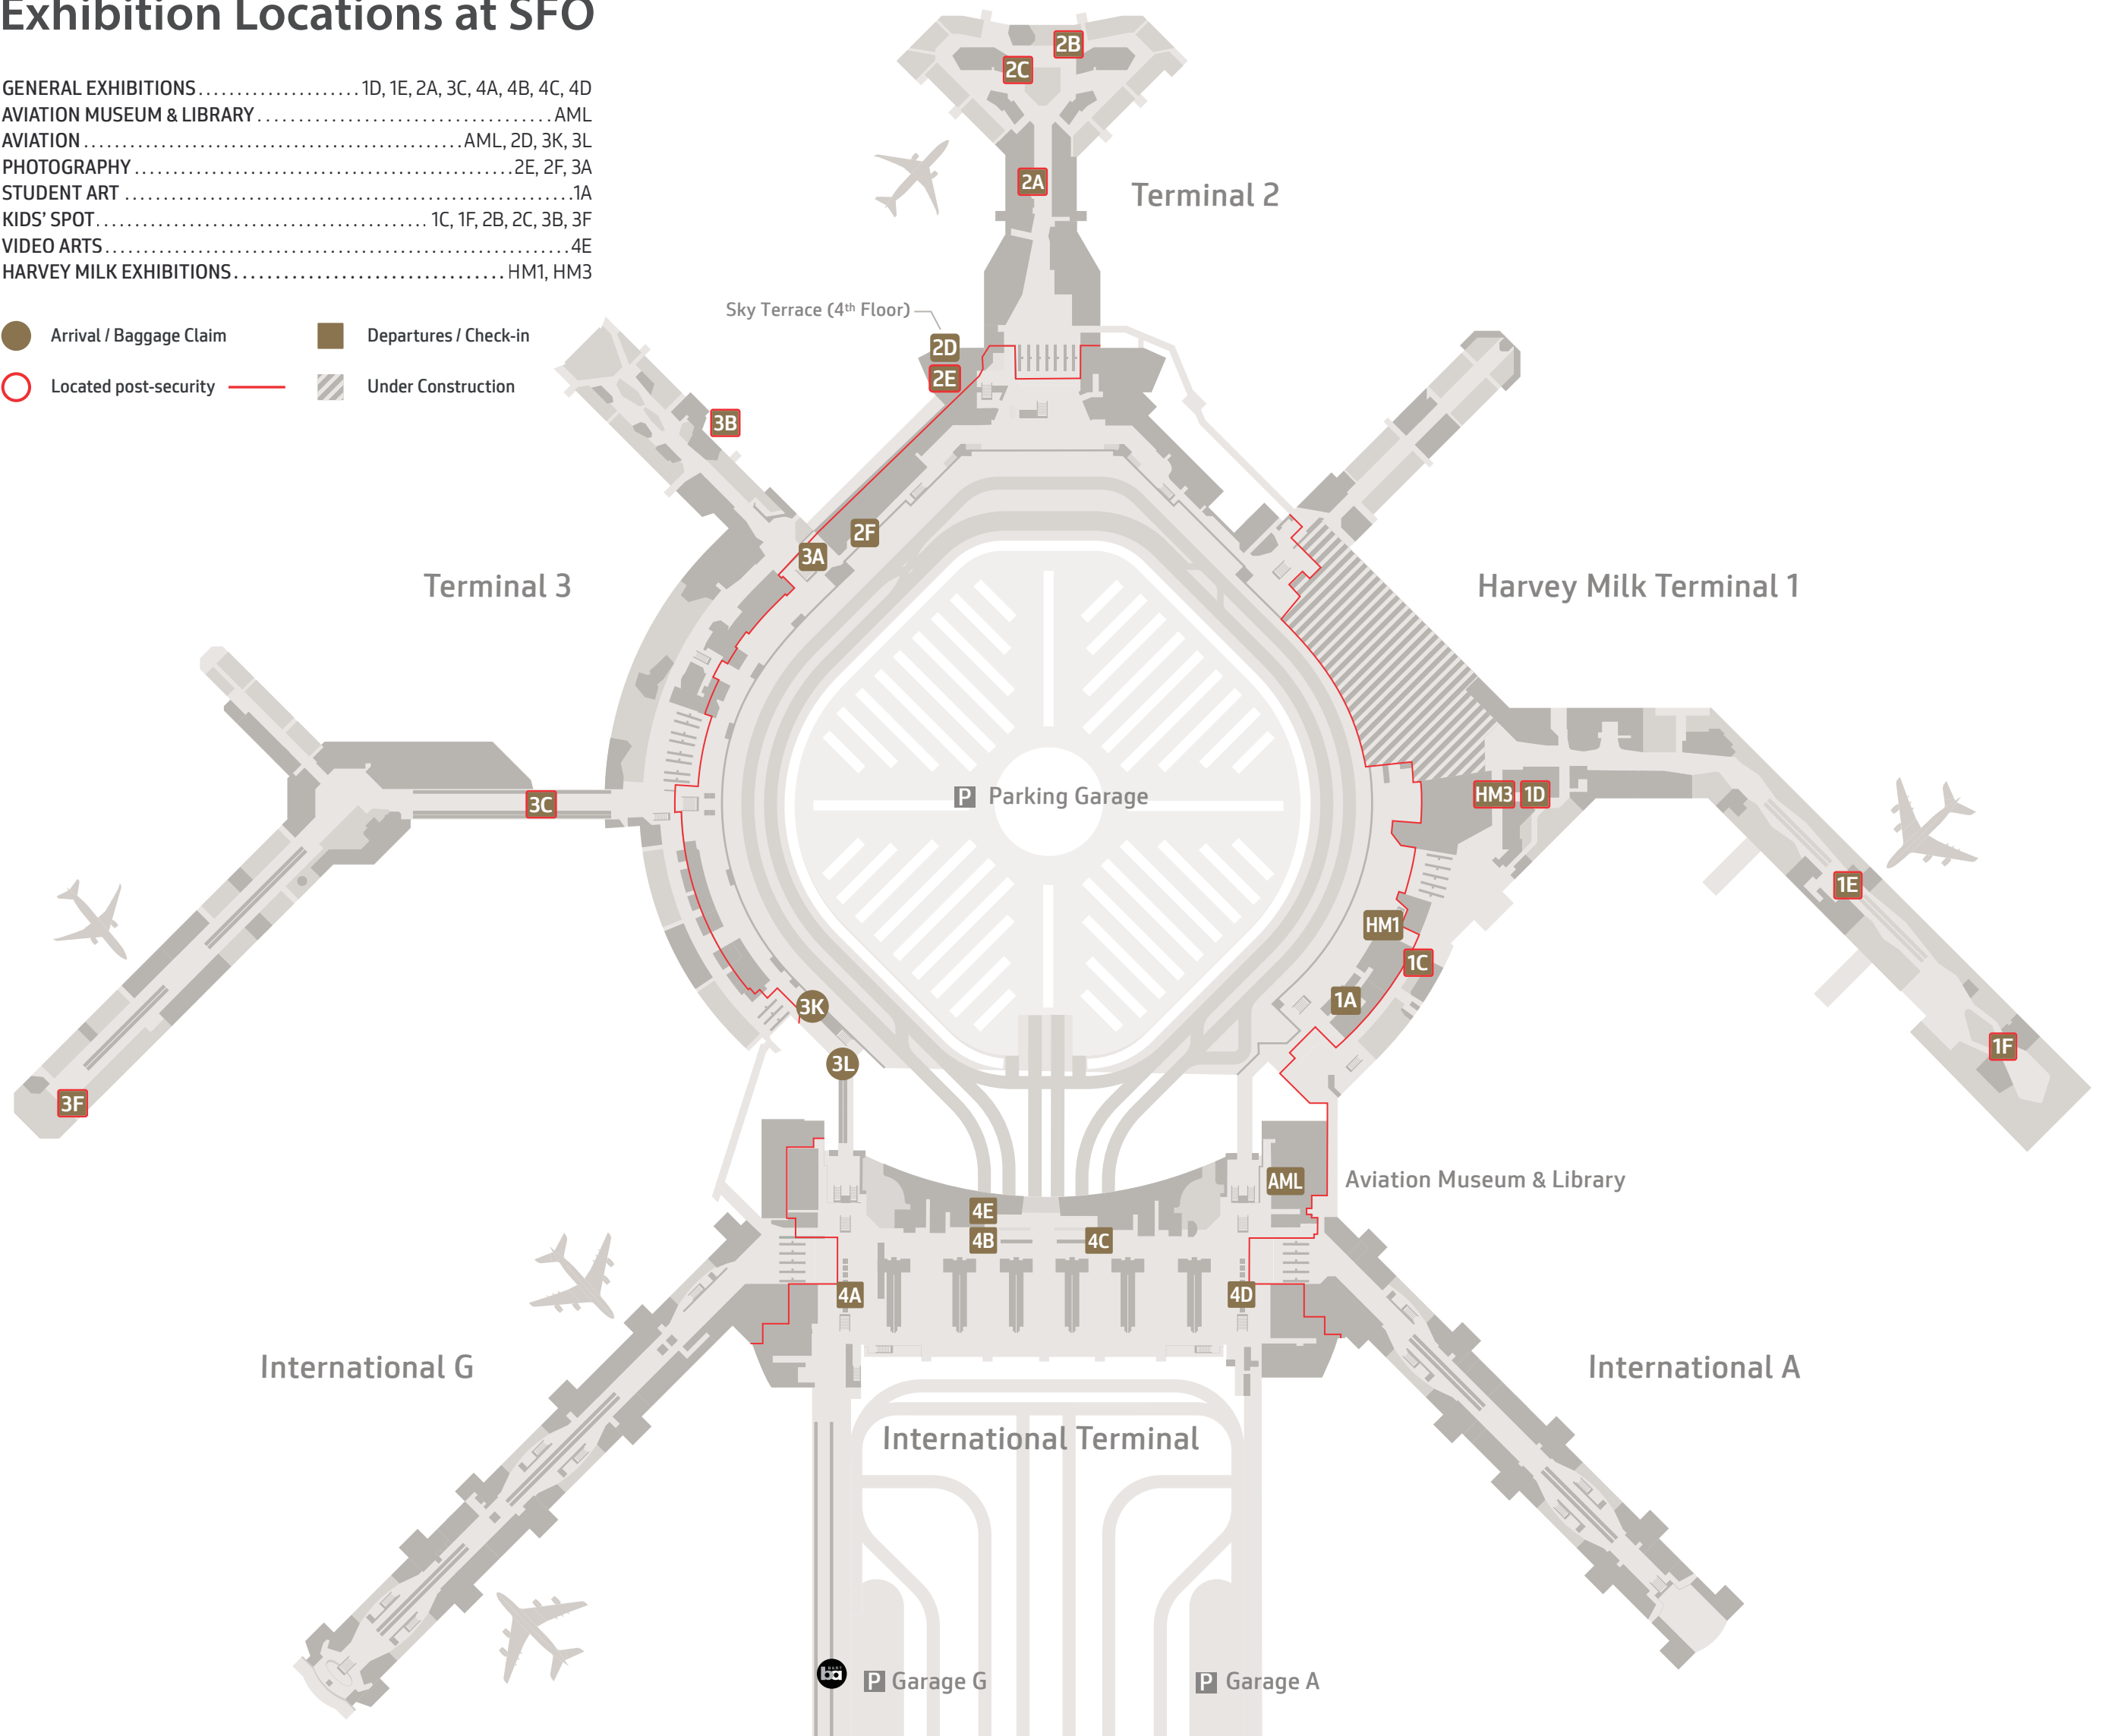

# Exhibition Locations at SFO

GENERAL EXHIBITIONS ..... 1D, 1E, 2A, 3C, 4A, 4B, 4C, 4D  
 AVIATION MUSEUM & LIBRARY ..... AML  
 AVIATION ..... AML, 2D, 3K, 3L  
 PHOTOGRAPHY ..... 2E, 2F, 3A  
 STUDENT ART ..... 1A  
 KIDS' SPOT ..... 1C, 1F, 2B, 2C, 3B, 3F  
 VIDEO ARTS ..... 4E  
 HARVEY MILK EXHIBITIONS ..... HM1, HM3

- Arrival / Baggage Claim
- Departures / Check-in
- Located post-security
- Under Construction

b a P Garage G

P Garage A