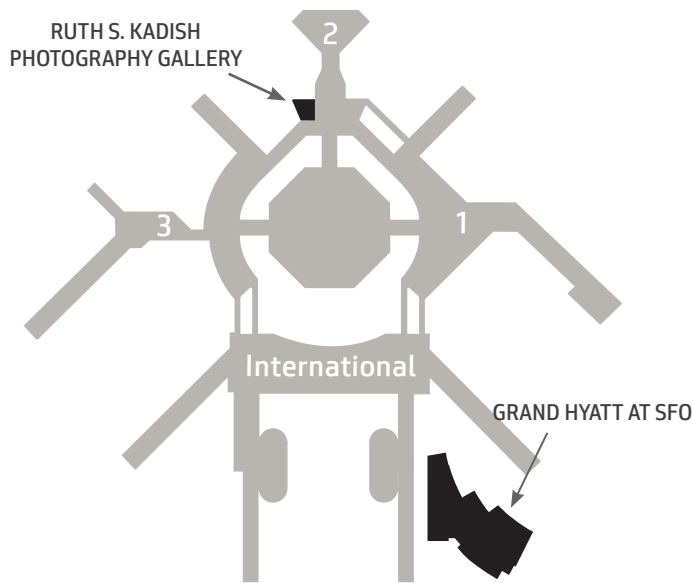

205 Ruth S. Kadish Photography Gallery

- CATHERINE WAGNER ..... selected prints from *Moscone Center*
- FRED LYON ..... selected prints from *The San Francisco Portfolio*
- LEE FRIEDLANDER ..... selected prints from 1967-1972
- EDWARD WESTON ..... selected prints from 1927-1940
- JOHN DIVOLA ..... selected prints from *Zuma*