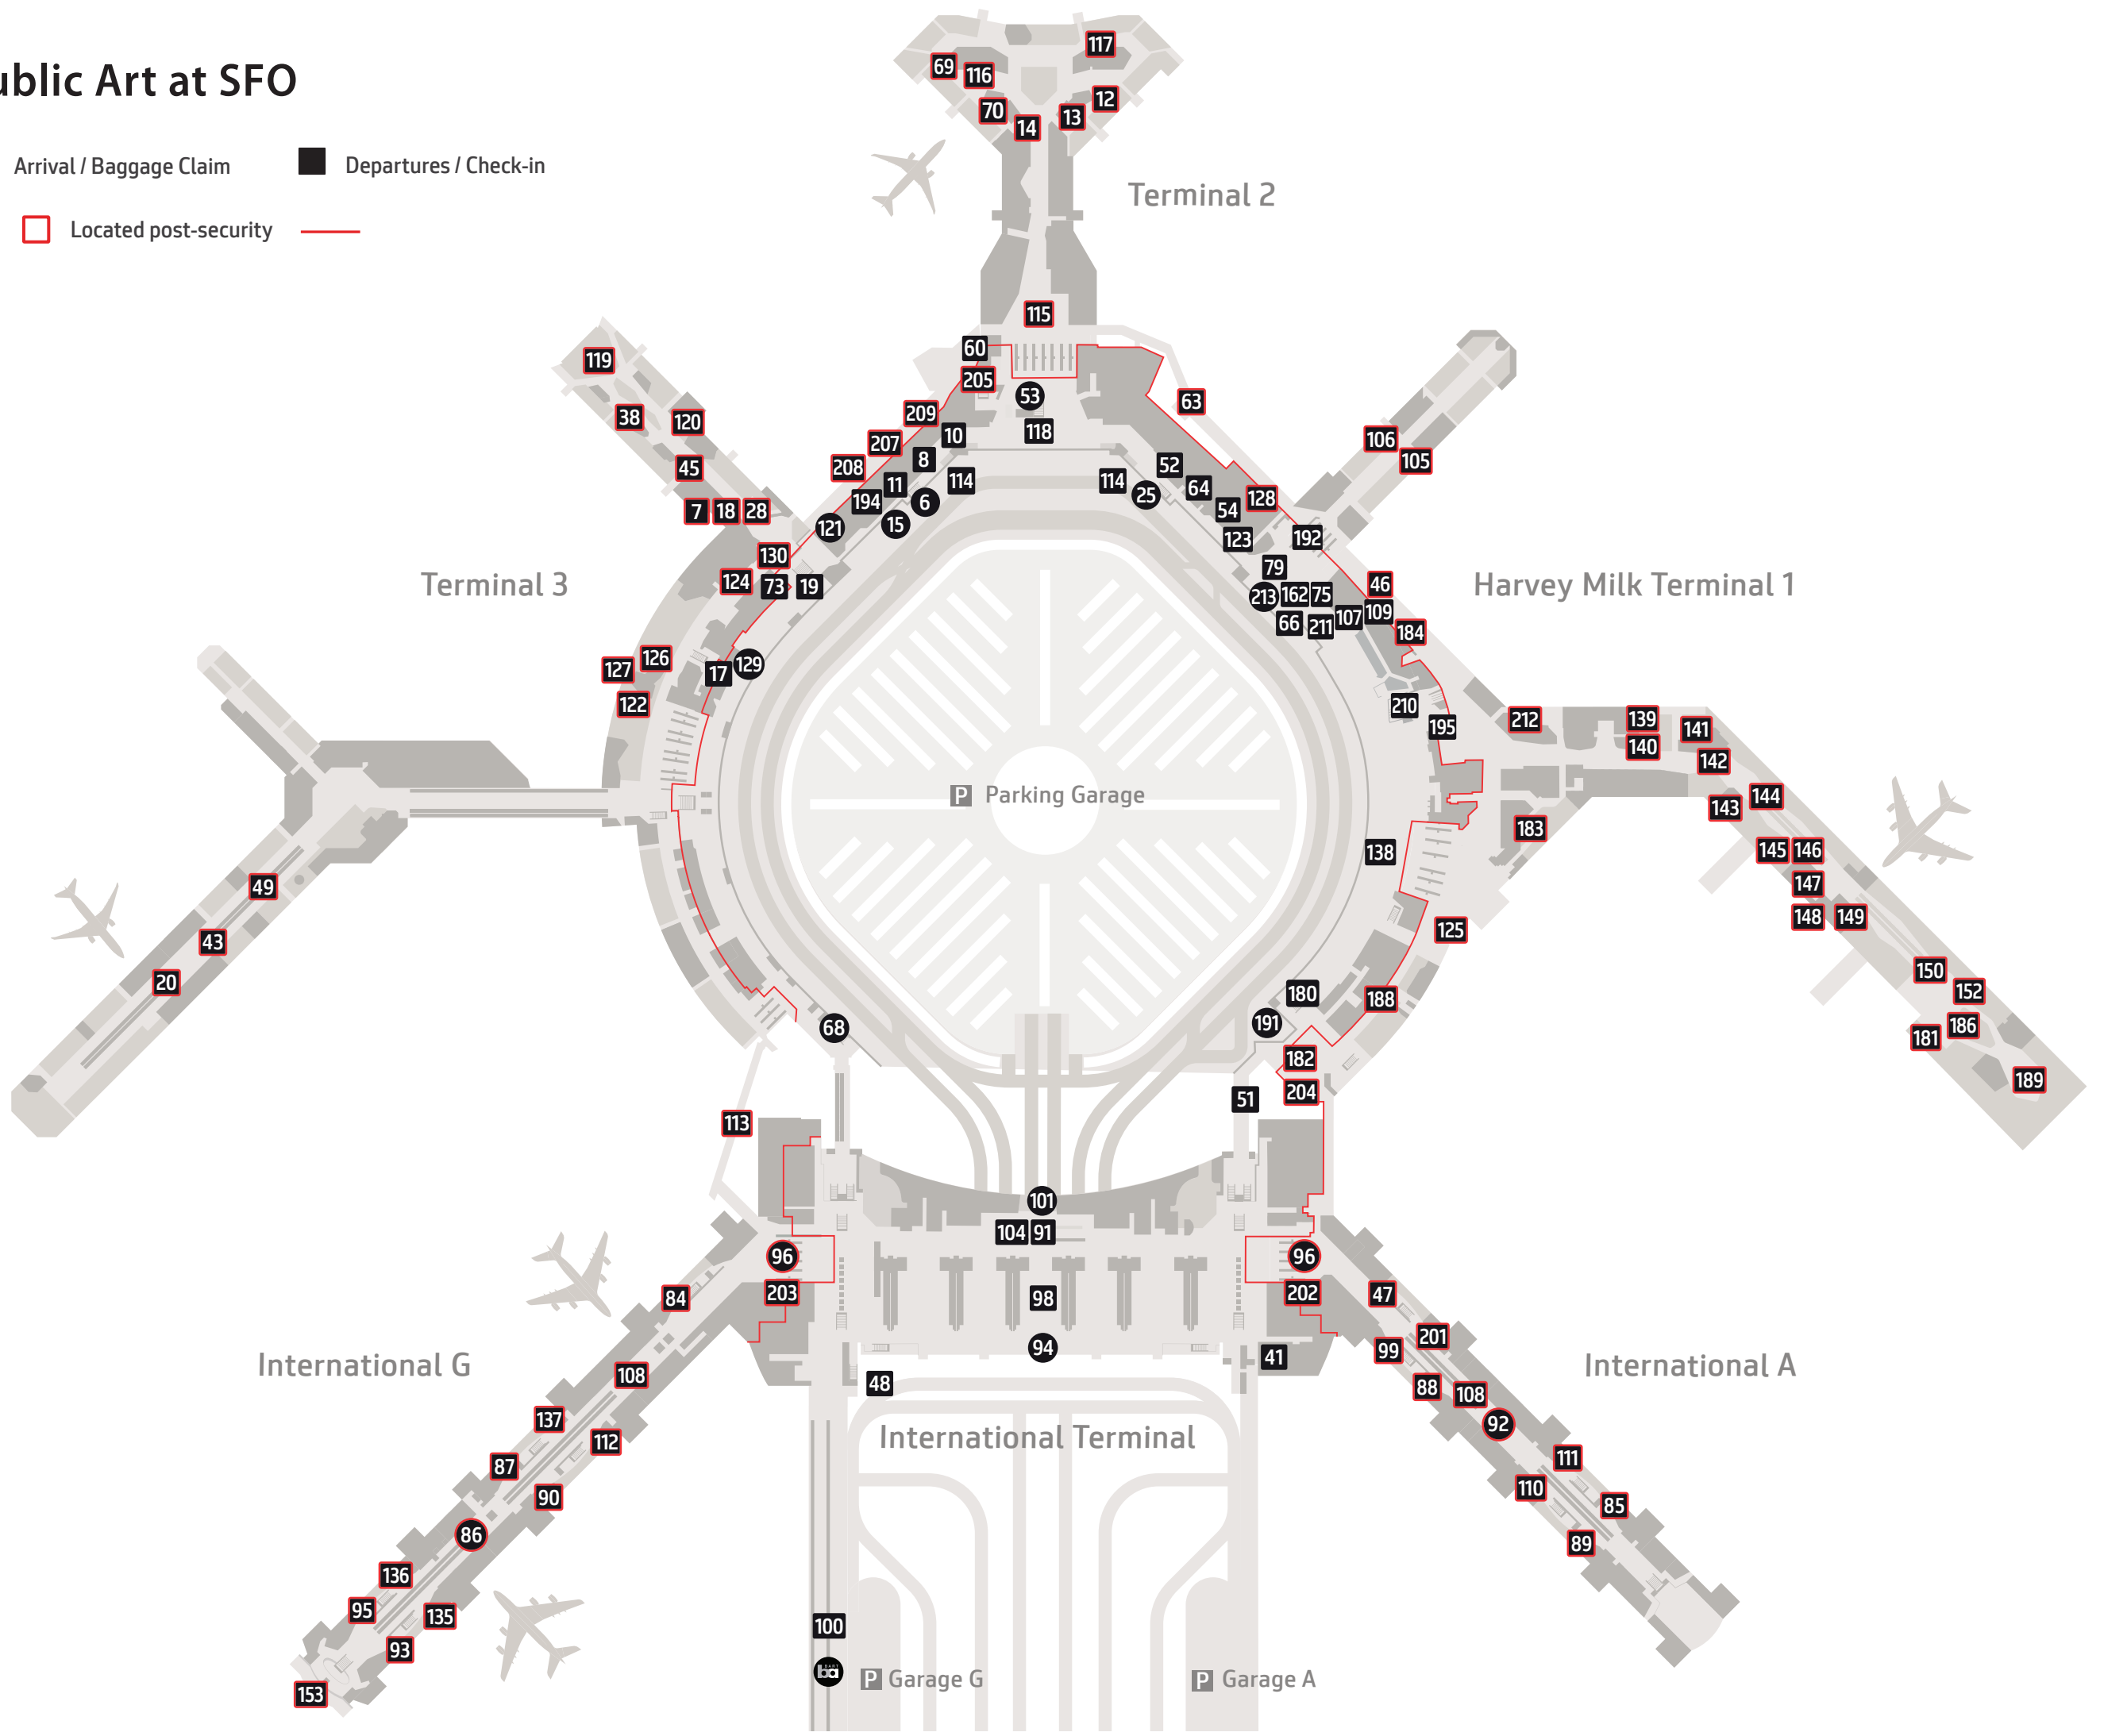

Public Art at SFO

- Arrival / Baggage Claim
- Departures / Check-in
- Located post-security
- Located pre-security

International Main Hall

- 48 RUFINO TAMAYO ..... Conquest of Space
- 51 JOYCE KOZLOFF ..... Bay Area Victorian, Bay Area Deco, Bay Area Funk
- 91 IK-JOONG KANG ..... Gateway
- 94 LEWIS DESOTO ..... On the Air
- 98 JAMES CARPENTER ..... Four Sculptural Light Reflectors
- 101 VITO ACCONCI ..... Light Beams for the Sky of a Transfer Corridor
- 104 WERNER KLOTZ ..... Anemone

International G

- 84 SQUEAK CARNWATH ..... Fly, Flight, Fugit
- 86 KEITH SONNIER ..... Ceiling Flood
- 87 RIGO 99 ..... Thinking of Balmly Alley
- 90 CARMEN LOMAS GARZA ..... ¡Baile!
- 93 JUANA ALICIA & EMMANUEL C. MONTOYA ..... Sanctuary/Santuario
- 95 RUPERT GARCIA ..... Bird Technology
- 96 SU-CHEN HUNG ..... Welcome
- 108 LEWIS DESOTO ..... Shining Paths: San Francisco's Sister Cities
- 112 CLARE ROJAS ..... Blue Deer
- 135 ALICE SHAW ..... No Other Lands Their Glory Know
- 136 KOTA EZAWA ..... Mondrian Meets the Beatles
- 137 LEAH ROSENBERG ..... Everywhere, a Color
- 153 WOODY DE OTHELLO ..... Time, Turn and Light
- 203 RANU MUKHERJEE ..... When the Path Through the Atmosphere is Longer

International A

- 41 RICHARD MAYHEW ..... (located in SFO Medical Clinic) Seneca
- 47 ROBERT HUDSON ..... Horse of Another Color
- 85 MIKE MANDEL & LARRY SULTAN ..... Waiting
- 88 VIOLA FREY ..... World Civilization
- 89 ENRIQUE CHAGOYA ..... Love Letters
- 92 ANN PRESTON ..... You Were in Heaven
- 96 SU-CHEN HUNG ..... Welcome
- 99 MILDRED HOWARD ..... Salty Peanuts
- 108 LEWIS DESOTO ..... Shining Paths: San Francisco's Sister Cities
- 110 JOYCE HSU ..... Namoo House

- 111 HUNG LIU ..... Take Off
- 201 ALICIA MCCARTHY ..... MMXX
- 202 LINDA GEARY ..... River

Harvey Milk Terminal 1

- 46 ISAMU NOGUCHI ..... Figure
- 66 JACK ZAJAC ..... Falling Water, Santa Cruz VII
- 75 MANUEL NERI ..... Mujer Pegada No. 4
- 79 LARRY KIRKLAND ..... Flight Patterns
- 105 JUN KANEKO ..... Untitled
- 106 JUN KANEKO ..... Untitled
- 107 MICHAEL STUTZ ..... Cardboard Kore
- 109 RICHARD SHAW ..... Martha H
- 125 YAYOI KUSAMA ..... High Heels for Going to Heaven
- 138 LIZ GLYNN ..... Terra-Techne
- 139 SHAUN O'DELL ..... Beyond When the Golden Portal Can Come
  Ghost Extraction Dialogue for the Followers of Blood