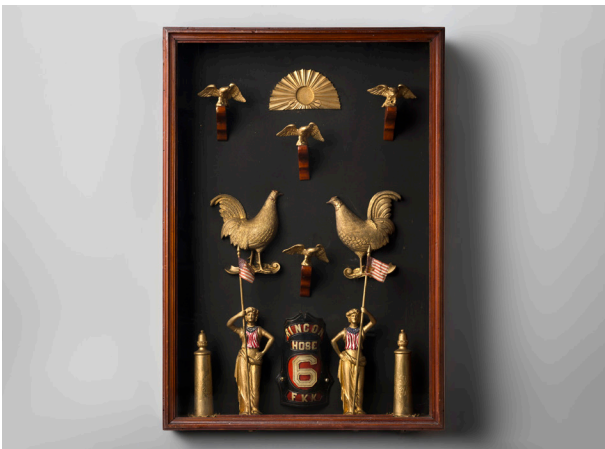

**Presentation speaking trumpet** 1853  
silver-plated brass  
Courtesy of Guardians of the City Museum  
OL2025.01.15; L2026.1301.005

**No. 2 Hose or Truck Co. lantern** 1850s  
Devoursney Bros., New York  
metal, glass  
Courtesy of Guardians of the City Museum  
OL2025.01.72; L2026.1301.007

**Rincon Hose Company Number 6 shadow box with helmet shield and hose cart ornaments** c. 1864  
metal, paint, glass, wood  
Courtesy of Guardians of the City Museum  
OL2025.01.09; L2026.1301.008

**Knickerbocker Company Number 5 fire helmet attributed to Lillie Hitchcock** 1858  
leather, metal, paint, fabric  
Collection of Michael McDowell  
L2026.1303.002

**Chief Charles H. Ackerson's helmet** 1870–71  
leather, metal, paint, fabric  
Courtesy of Guardians of the City Museum  
OL2025.01.46; L2026.1301.036

**Lafayette Hook & Ladder Company Number 2 parade helmet** 1850s  
metal, feather  
Collection of Michael McDowell  
L2026.1303.003