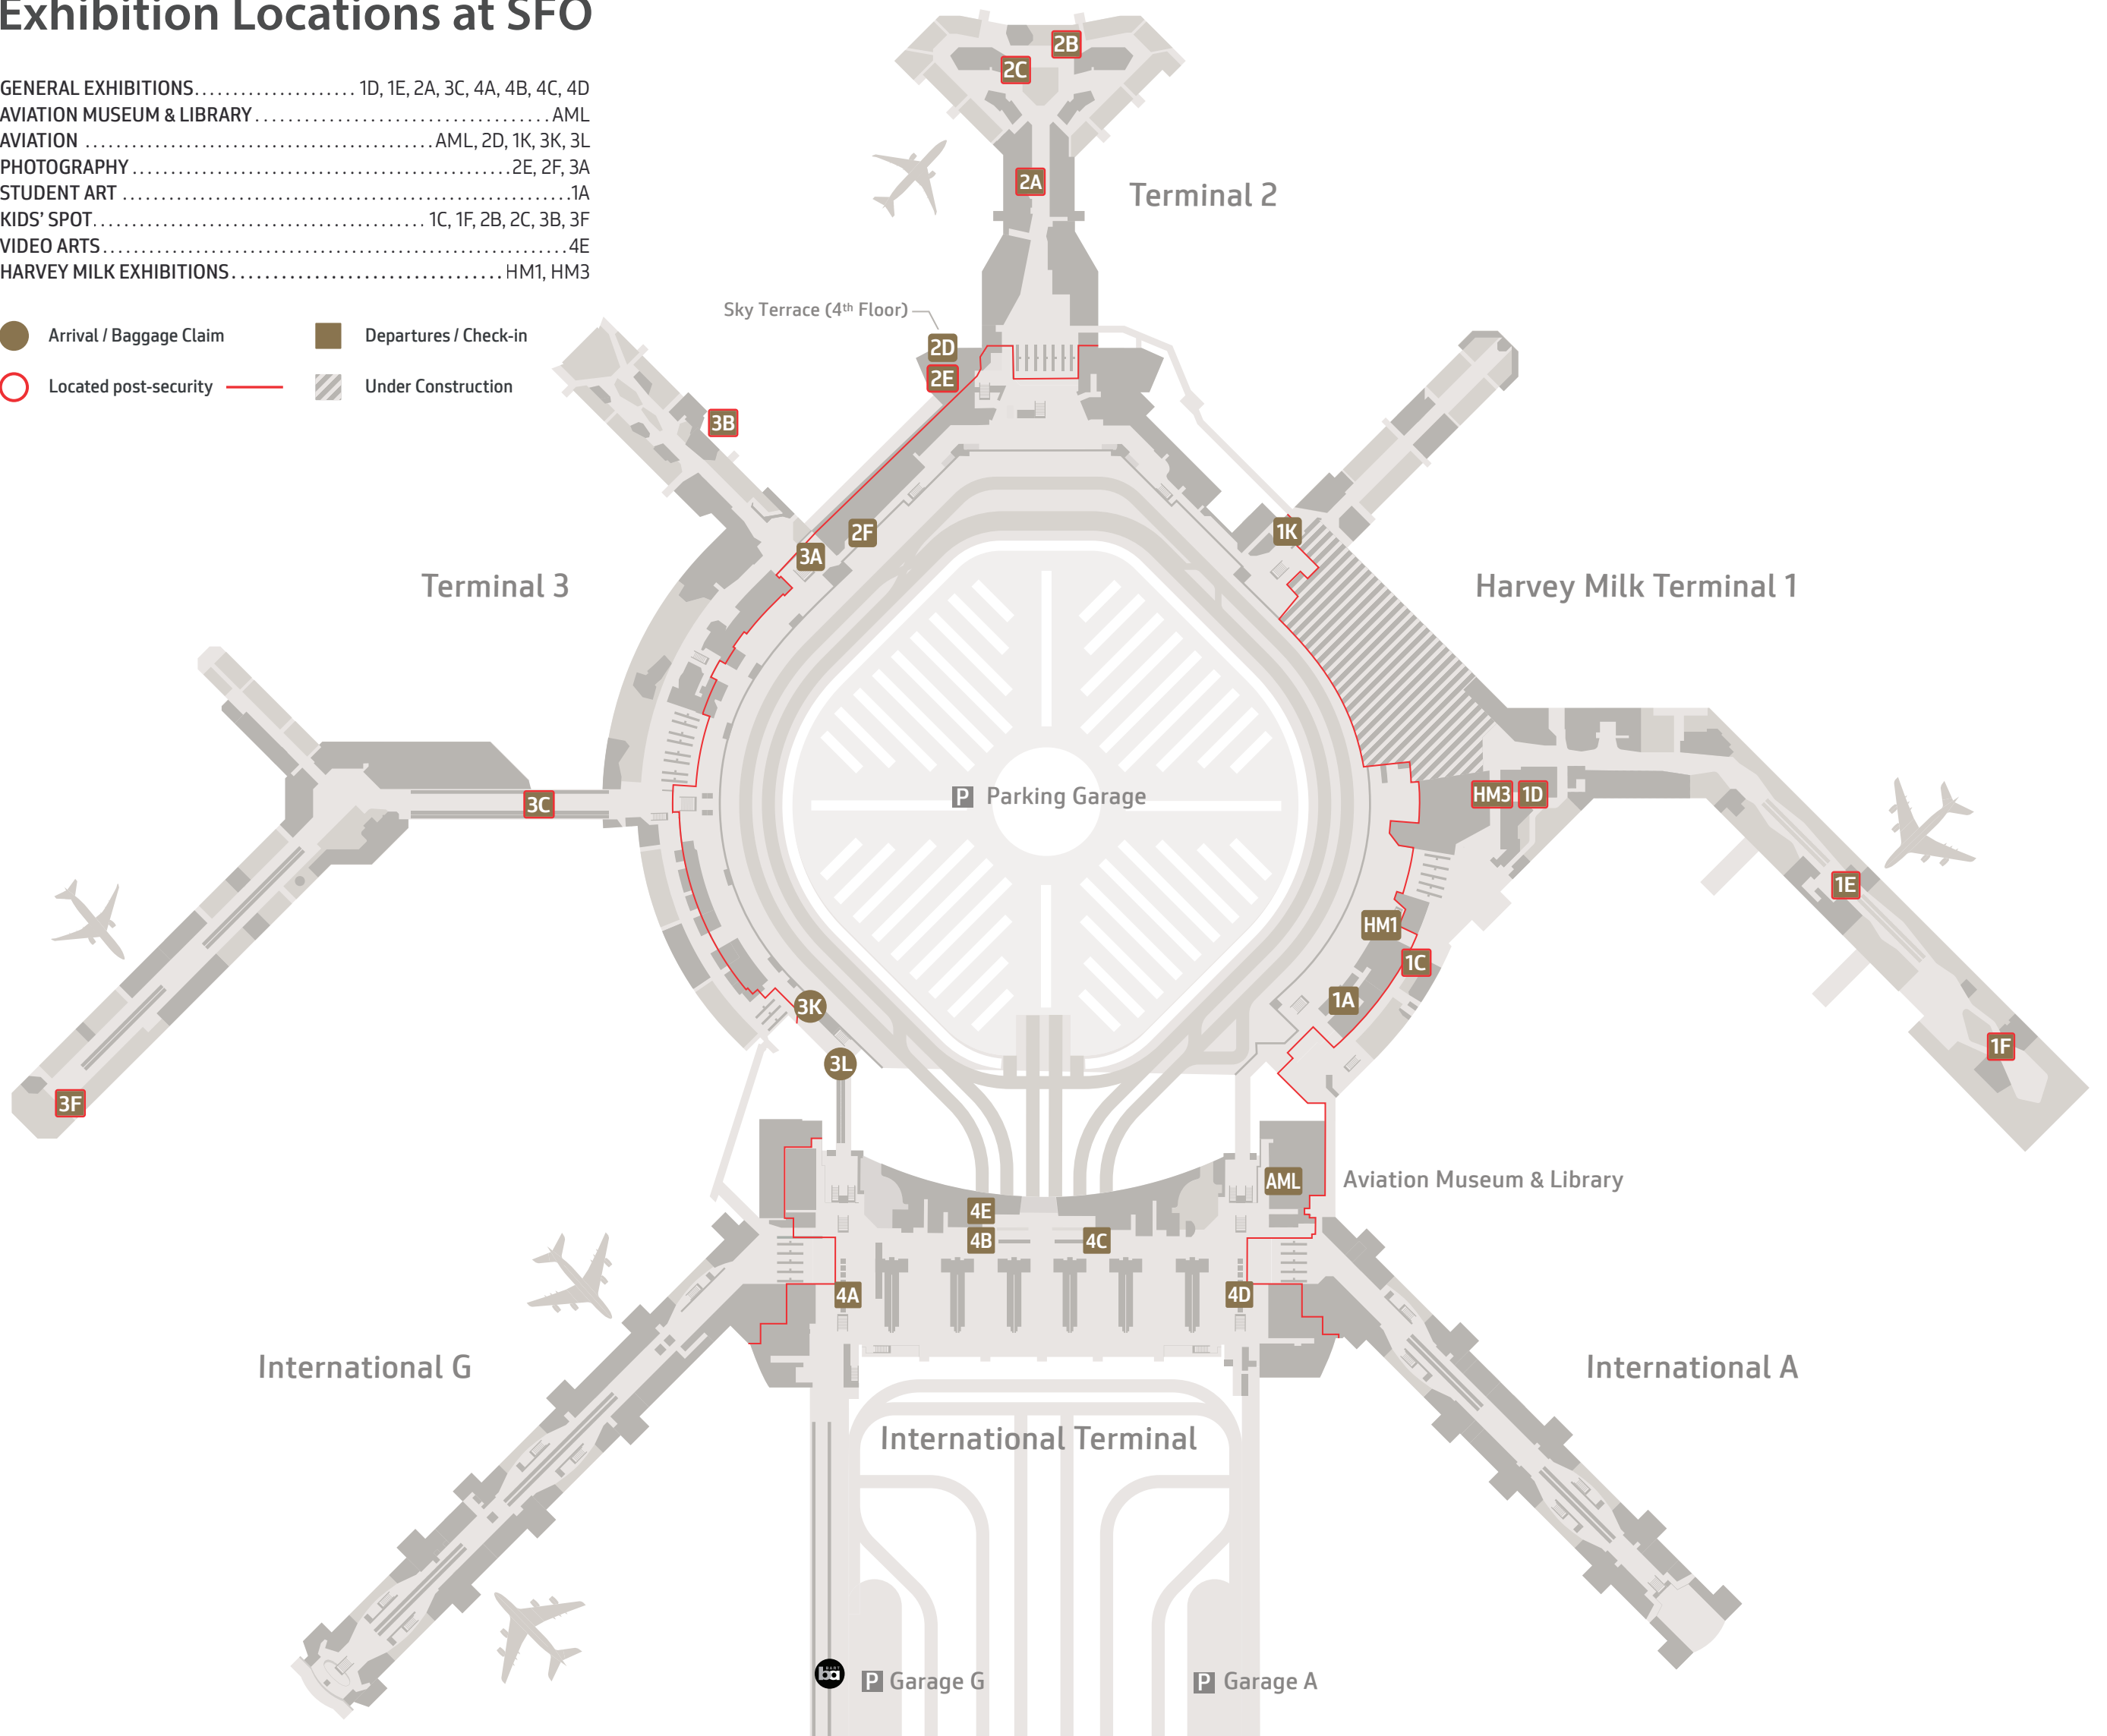

Exhibition Locations at SFO

GENERAL EXHIBITIONS 1D, 1E, 2A, 3C, 4A, 4B, 4C, 4D
 AVIATION MUSEUM & LIBRARY AML
 AVIATION AML, 2D, 1K, 3K, 3L
 PHOTOGRAPHY 2E, 2F, 3A
 STUDENT ART 1A
 KIDS' SPOT 1C, 1F, 2B, 2C, 3B, 3F
 VIDEO ARTS 4E
 HARVEY MILK EXHIBITIONS HM1, HM3

- Arrival / Baggage Claim
- Departures / Check-in
- Located post-security
- Under Construction

P Garage G

P Garage A