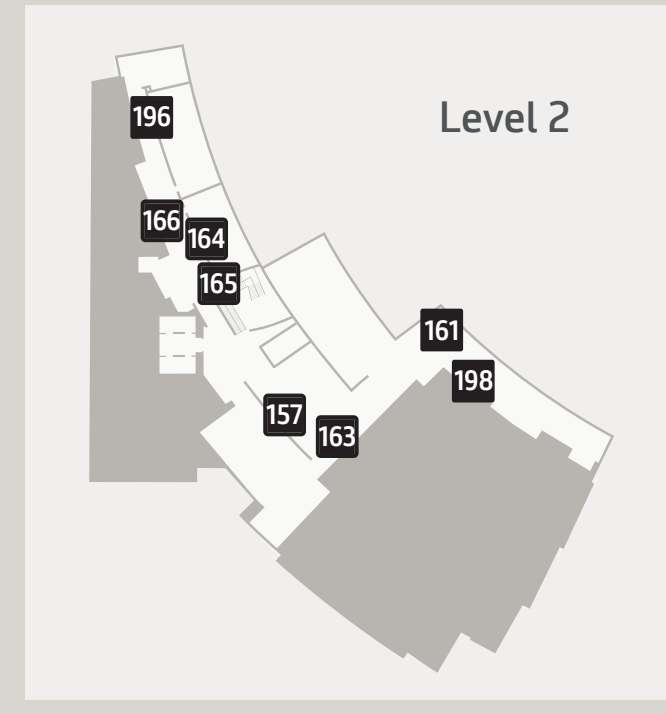

Public Art at the Grand Hyatt at SFO

Level 1

- 72 MICHAEL DVORTCSAK *Sublimens*
- 167 ELLEN HARVEY *Green Map*
- 169 KOHEI NAWA *Ether*

Level 3

- 160 MIYA ANDO *November Evening Cloud 4.6*

Level 2

- 157 RICHARD MISRACH *Golden Gate Bridge, 2.27.00, 4:55 pm*
- Golden Gate Bridge, 3.4.01, 7:30 pm
- Golden Gate Bridge, 4.17.00, 4:01 pm