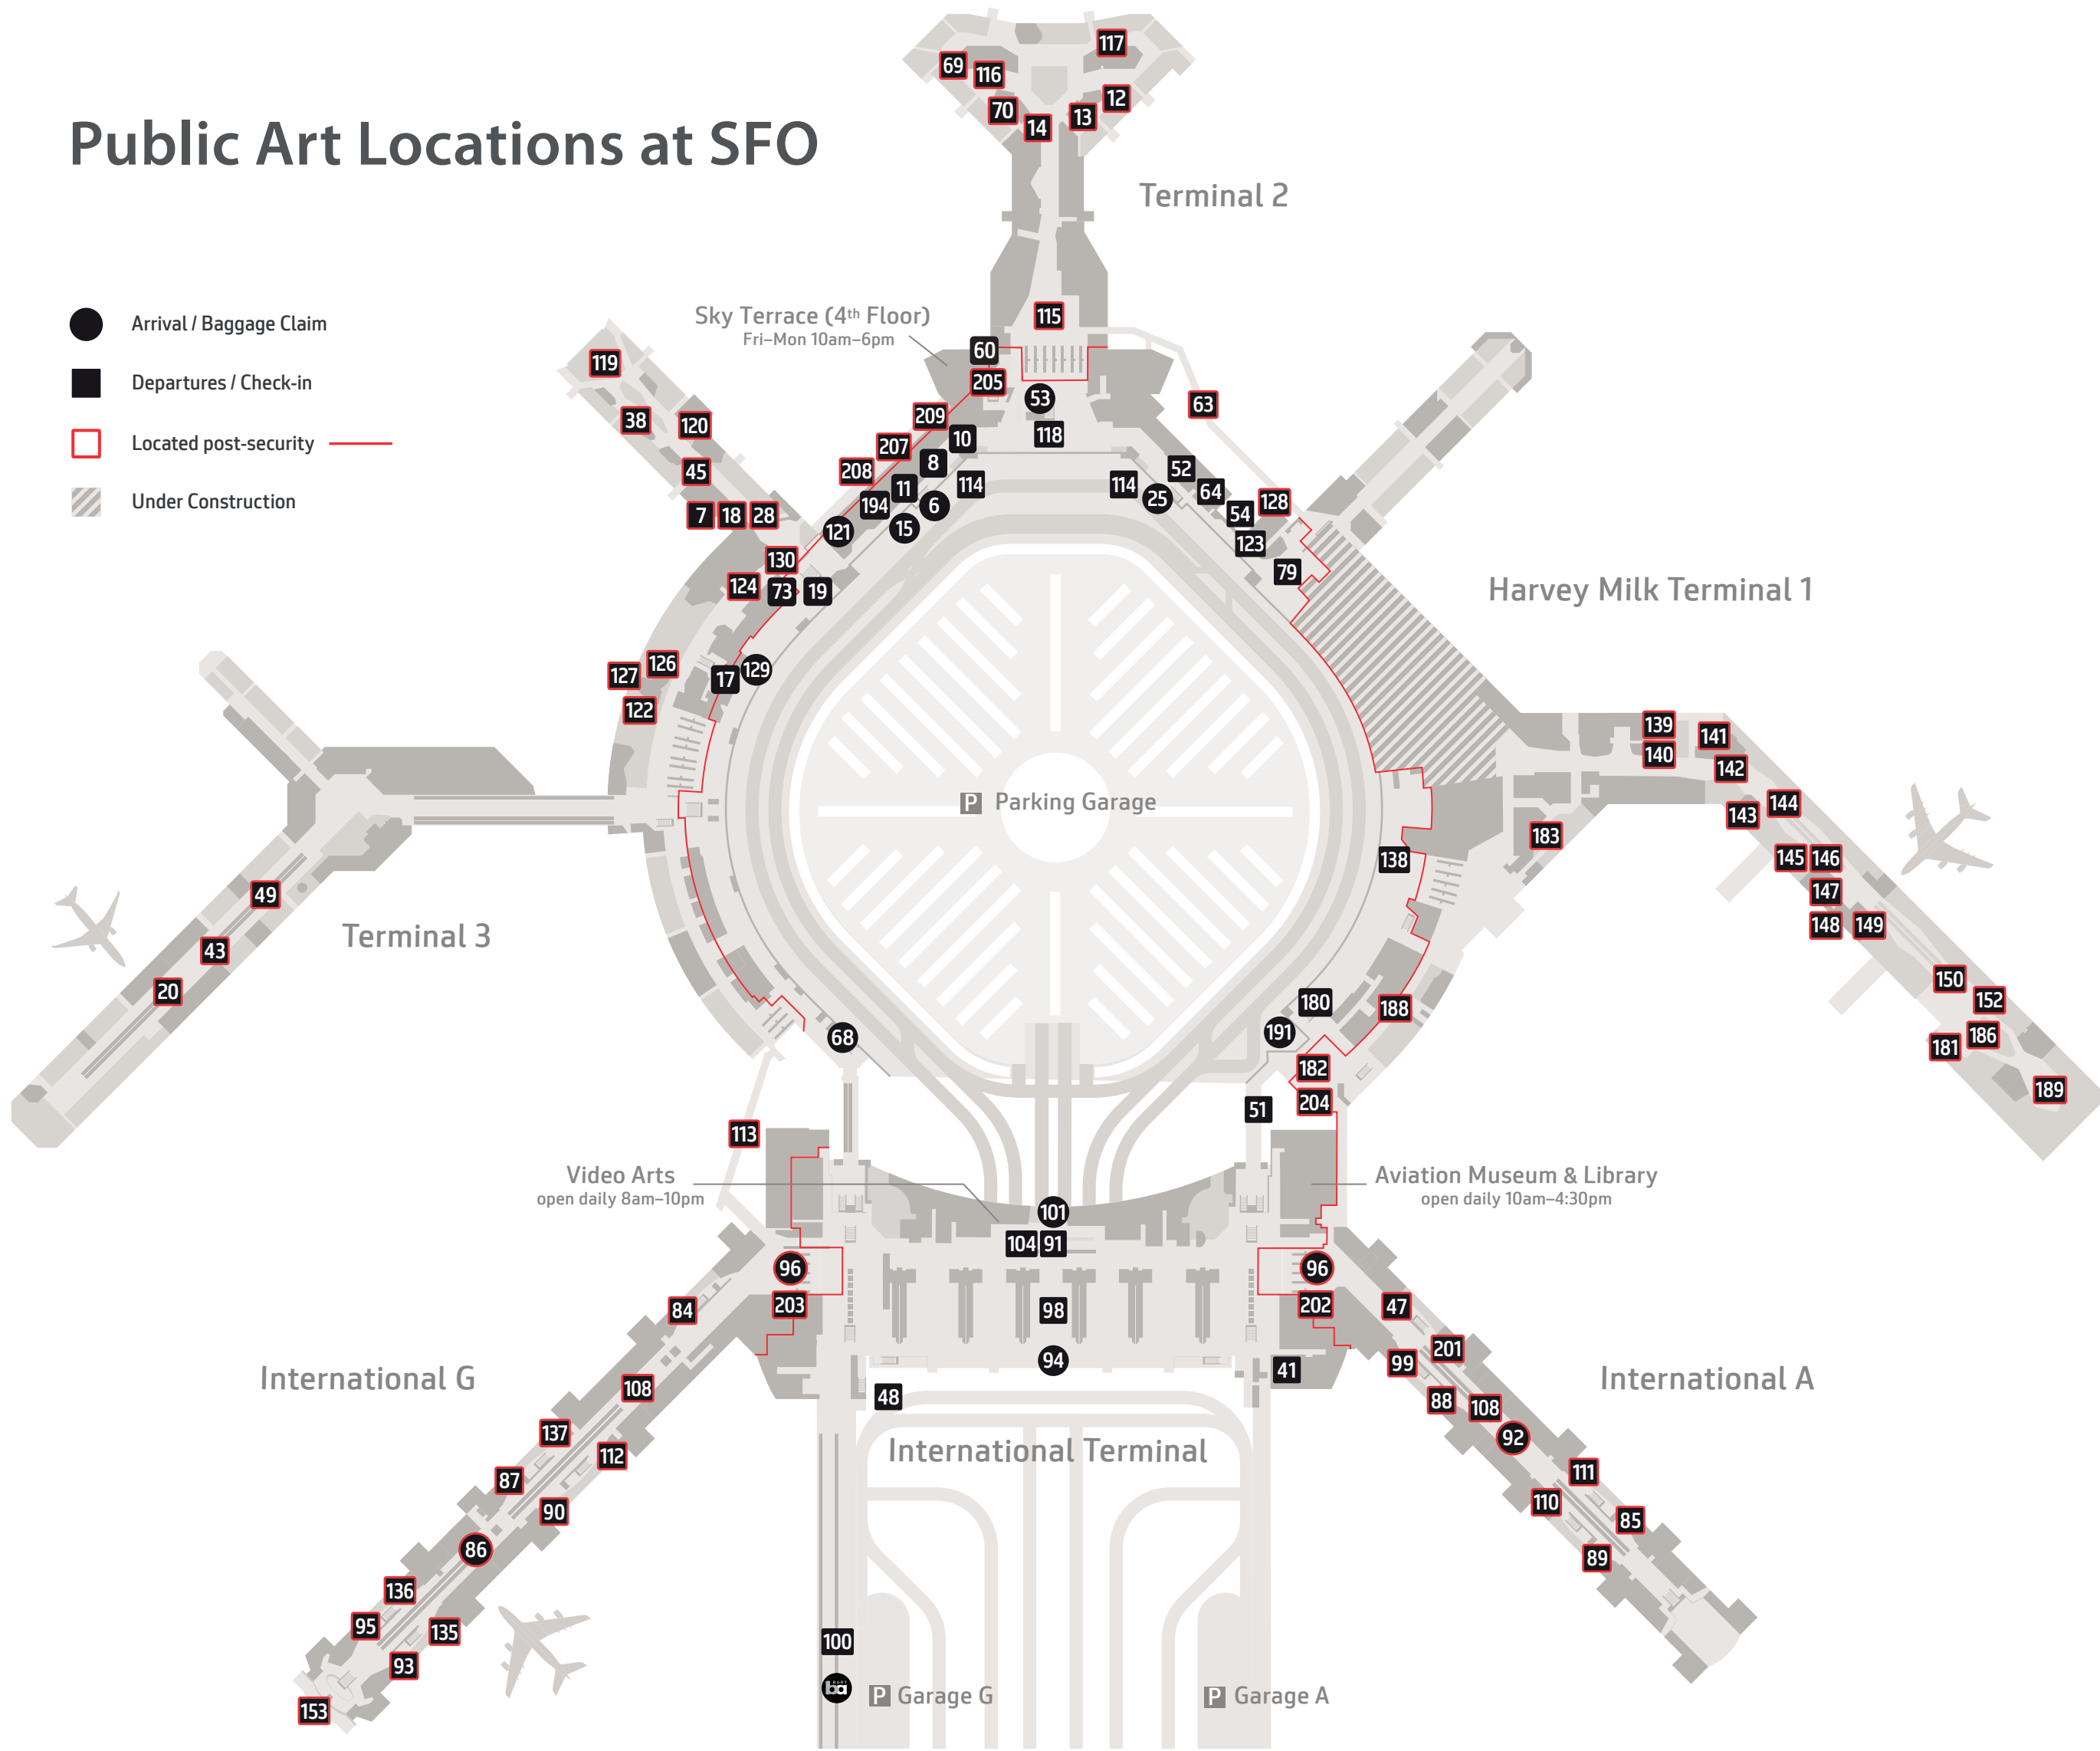

Public Art Locations at SFO

- Arrival / Baggage Claim
- Departures / Check-in
- Located post-security
- ▨ Under Construction

International Main Hall

- 48 RUFINO TAMAYO *Conquest of Space*
- 51 JOYCE KOZLOFF *Bay Area Victorian, Bay Area Deco, Bay Area Funk*
- 91 IK-JOONG KANG *Gateway*
- 94 LEWIS DESOTO *On the Air*
- 98 JAMES CARPENTER *Four Sculptural Light Reflectors*
- 101 VITO ACCONCI *Light Beams for the Sky of a Transfer Corridor*
- 104 WERNER KLOTZ *Anemone*

International G

- 84 SQUEAK CARNWATH *Fly, Flight, Fugit*
- 86 KEITH SONNIER *Ceiling Flood*
- 87 RIGO 99 *Thinking of Balm Alley*
- 90 CARMEN LOMAS GARZA *¡Baile!*
- 93 JUANA ALICIA & EMMANUEL C. MONTOYA *Sanctuary/Santuario*
- 95 RUPERT GARCIA *Bird Technology*
- 96 SU-CHEN HUNG *Welcome*
- 108 LEWIS DESOTO *Shining Paths: San Francisco's Sister Cities*
- 112 CLARE ROJAS *Blue Deer*
- 135 ALICE SHAW *No Other Lands Their Glory Know*
- 136 KOTA EZAWA *Mondrian Meets the Beatles*
- 137 LEAH ROSENBERG *Everywhere, a Color*
- 153 WOODY DE OTHELLO *Time, Turn and Light*
- 203 RANU MUKHERJEE *When the Path Through the Atmosphere is Longer*

International A

- 41 RICHARD MAYHEW (located in SFO Medical Clinic) *Seneca*
- 47 ROBERT HUDSON *Horse of Another Color*
- 85 MIKE MANDEL & LARRY SULTAN *Waiting*
- 88 VIOLA FREY *World Civilization*
- 89 ENRIQUE CHAGOYA *Love Letters*
- 92 ANN PRESTON *You Were in Heaven*
- 96 SU-CHEN HUNG *Welcome*

Terminal 2

- 99 MILDRED HOWARD *Salty Peanuts*
- 108 LEWIS DESOTO *Shining Paths: San Francisco's Sister Cities*
- 110 JOYCE HSU *Namoo House*
- 111 HUNG LIU *Take Off*
- 201 ALICIA MCCARTHY *Untitled*
- 202 LINDA GEARY *River*