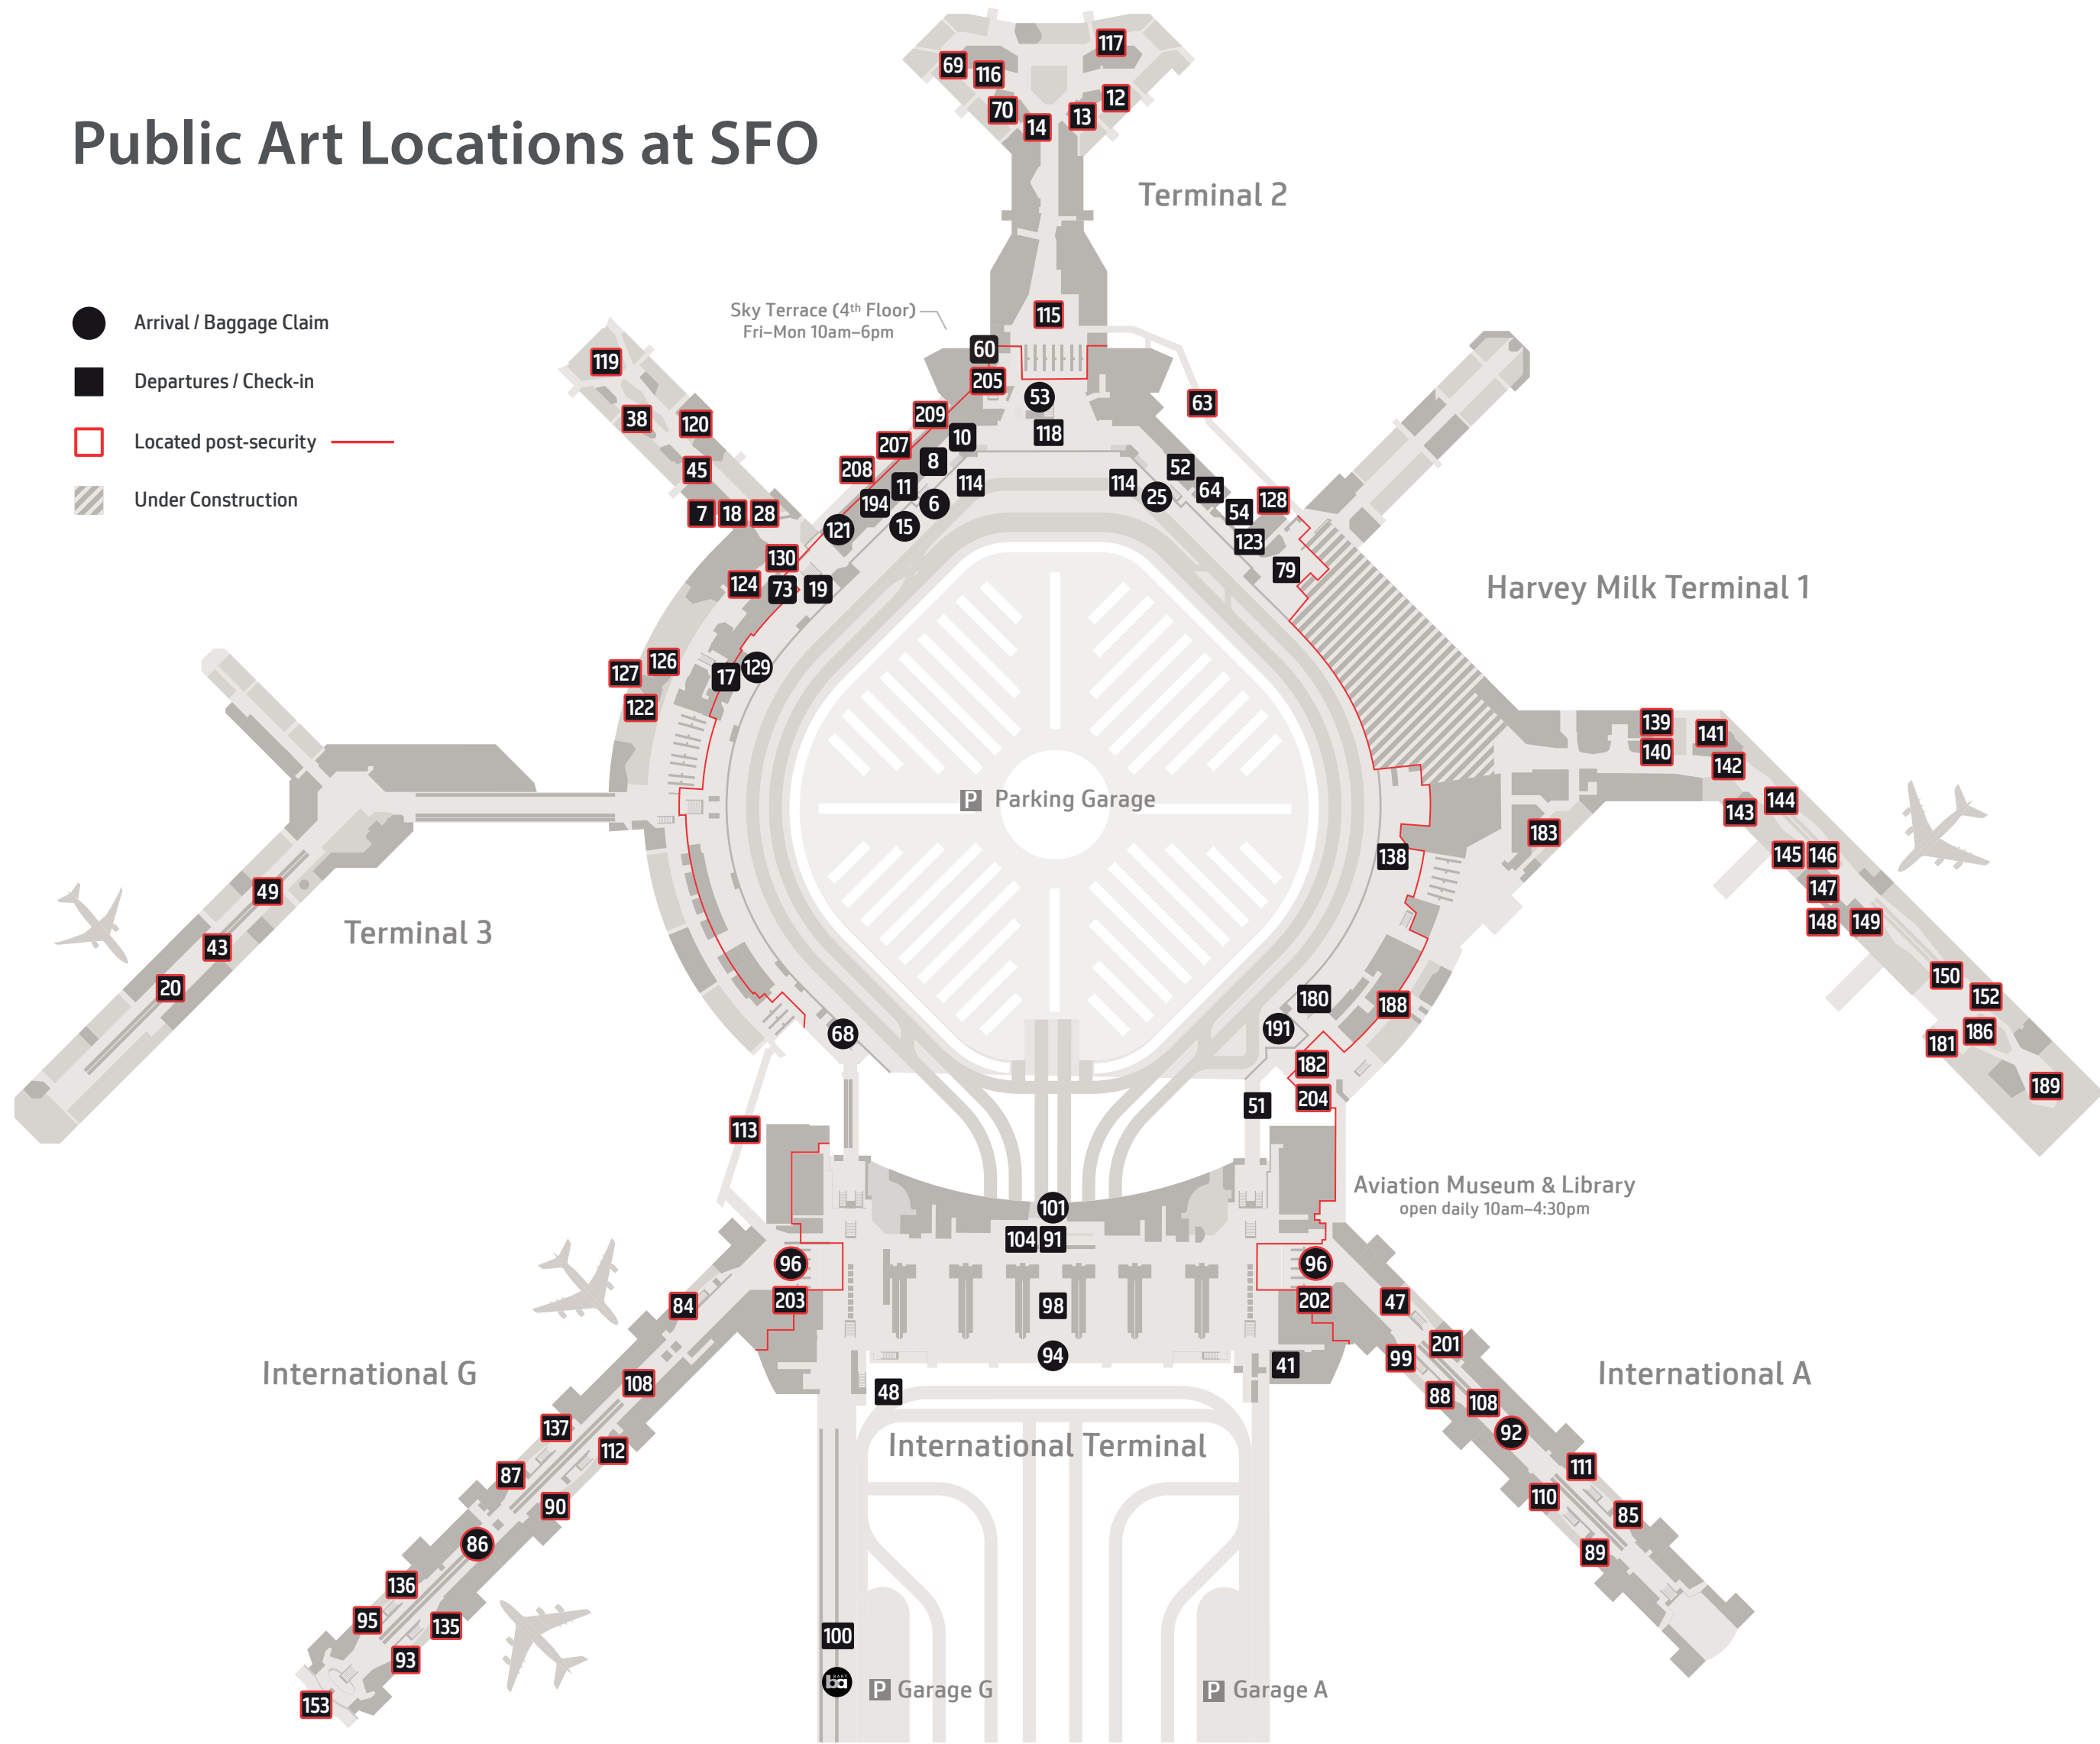

Public Art Locations at SFO

- Arrival / Baggage Claim
- Departures / Check-in
- Located post-security
- ▨ Under Construction

International Main Hall

- 48 RUFINO TAMAYO ..... *Conquest of Space*
- 51 JOYCE KOZLOFF ..... *Bay Area Victorian, Bay Area Deco, Bay Area Funk*
- 91 IK-JOONG KANG ..... *Gateway*
- 94 LEWIS DESOTO ..... *On the Air*
- 98 JAMES CARPENTER ..... *Four Sculptural Light Reflectors*
- 101 VITO ACCONCI ..... *Light Beams for the Sky of a Transfer Corridor*
- 104 WERNER KLOTZ ..... *Anemone*

International G

International A

- 41 RICHARD MAYHEW ..... (located in SFO Medical Clinic) *Seneca*
- 47 ROBERT HUDSON ..... *Horse of Another Color*
- 85 MIKE MANDEL & LARRY SULTAN ..... *Waiting*
- 88 VIOLA FREY ..... *World Civilization*
- 89 ENRIQUE CHAGOYA ..... *Love Letters*
- 92 ANN PRESTON ..... *You Were in Heaven*
- 96 SU-CHEN HUNG ..... *Welcome*

Harvey Milk Terminal 1

- 79 LARRY KIRKLAND ..... *Flight Patterns*
- 138 LIZ GLYNN ..... *Terra-Techne*
- 139 SHAUN O'DELL ..... *Beyond When the Golden Portal Can Come*
- 140 MARGARET KILGALLEN ..... *Untitled*
- 141 TAMMY RAE CARLAND ..... *Untitled (On Becoming: Billy + Katie 1964 #1-8)*
- 142 MARK HANDFORTH ..... *Red Cadmium Giant*
- 143 HANK WILLIS THOMAS ..... *They are Us, Us is Them and Impossibly*
- 144 LEONARDO DREW ..... *Number 69S*
- 145 JASON JÄGEL ..... *The Author & Her Story*
- 146 ALICIA MCCARTHY ..... *Untitled*
- 147 CHRIS JOHANSON ..... *Survival through figurization (white)*
- 148 BARRY MCGEE ..... *Untitled*
- 149 ROBERT MINERVINI ..... *Hyper-Natural Bay Area*
- 150 DAVID HUFFMAN ..... *Prisoners Repast*
- 152 FRANK LOBDELL ..... *Yale Portfolio*
- 180 DANA HEMENWAY ..... *The Color of Horizons*
- 181 SUSAN O'MALLEY ..... *Advice From My 80 Year Old Self*
- 182 FONG CHUNG-RAY ..... *Painting #2018-8-6*
- 183 YORGO ALEXOPOULOS ..... *Split*
- 186 ANDY VOGT ..... *Unfolding Space (in Gold)*
- 188 EMILY FROMM ..... *Four Corners*
- 189 SPENCER FINCH ..... *Orion*
- 191 GAY OUTLAW ..... *Bird Plane House, Intersection and Shell*
- 204 MIKE HENDERSON ..... *Parallel Portions*

Terminal 2